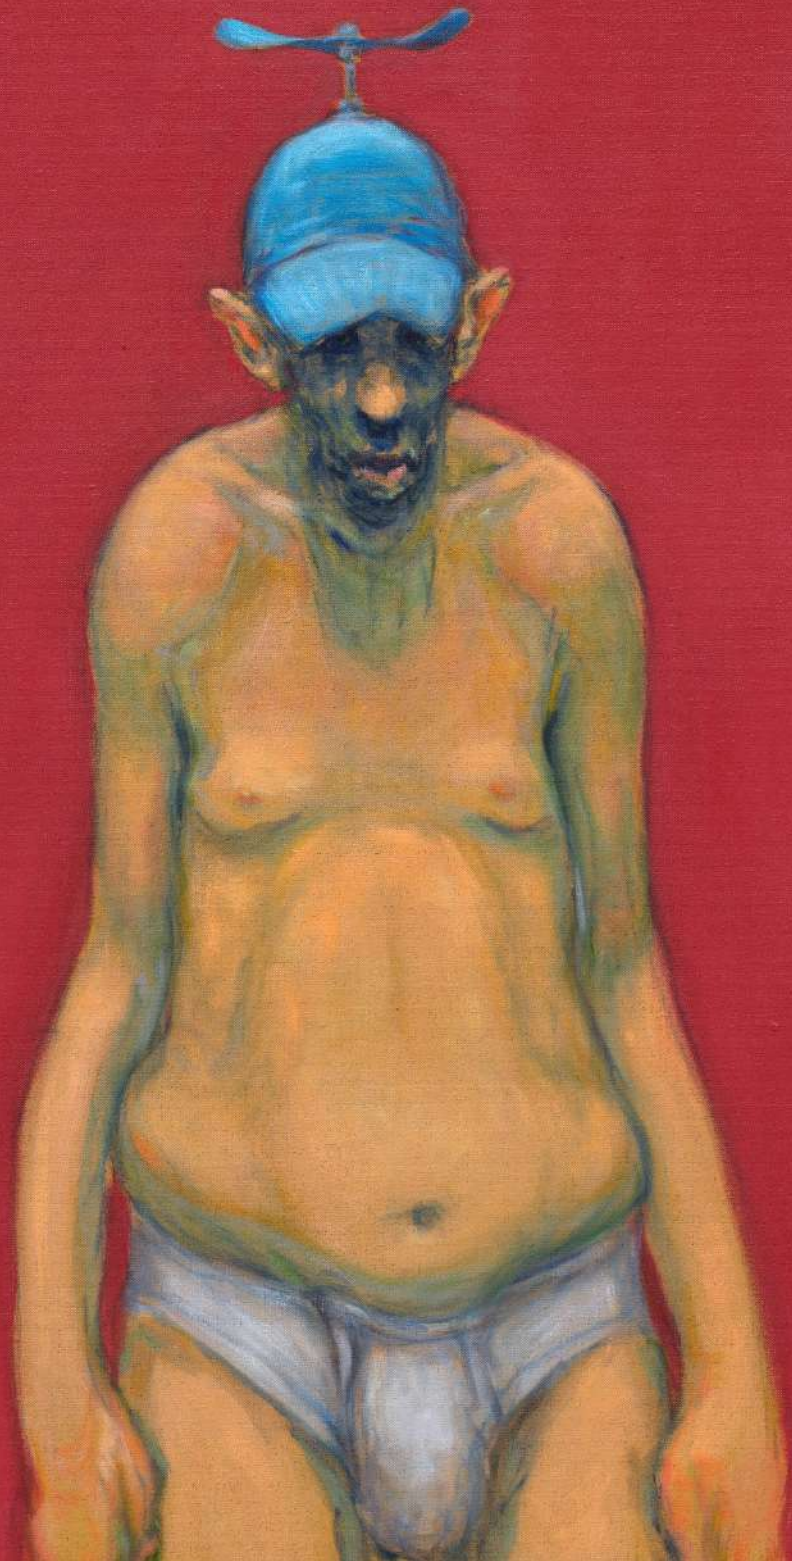


ZONA MACO 2024

MICHAEL KVIUM

BOOTH B109

NILS STÆRK

MICHAEL KVIUM
Double Tale, 2023
Oil on canvas
100 x 110 cm (39,37 x 43,31 in)

MICHAEL KVIUM

Born 1955, Denmark

Danish artist Michael Kvium has persistently portrayed the follies of humanity for over four decades across various mediums, including painting, drawing, sculpture, film, and performance. His artistic exploration delves deep into all facets of life, particularly those aspects humanity tends to suppress. While the concealed reality remains acknowledged, Kvium's distinct portrayals have left a profound mark in art history and in the minds of viewers.

The six captivating oil paintings showcased at Z⁵ONAMACO 2024 illustrate the unfolding of Kvium's compelling narratives. Upon examining works like *Enlightenment* or *Double Tale*, viewers may immerse themselves in scenes reminiscent of a carefully orchestrated play, captivated by transformative interpretations. The depicted figures emerge against monochrome backgrounds, evoking the meticulous staging of performers, complemented by props such as an unlit candle, a cowboy hat, or long black gloves—each laden with profound symbolism but left to the viewer's discernment.

Kvium's narrative paintings, resonant with a theatrical performance, unfold on a stage from the rise of the theater curtain to its fall, mirroring the trajectory of life from birth to death. This theatrical quality is deeply rooted in his early engagement with performance art in the 1980s, seamlessly connecting his visual works to the realm of performance. As Kvium poses critical questions about the rise and fall of Western civilization, the theatricality in his oeuvre mirrors the course of life, inviting viewers to engage in profound introspection.

MICHAEL KVIUM
Dude, 2023
Oil on canvas
90 x 85 cm (35,43 x 33,46 in)

MICHAEL KVIUM
Enlightenment, 2023
Oil on canvas
100 x 110 cm (39,37 x 43,31 in)

MICHAEL KVIUM
Happy Dude, 2023
Oil on canvas
100 x 110 cm (39,37 x 43,31 in)